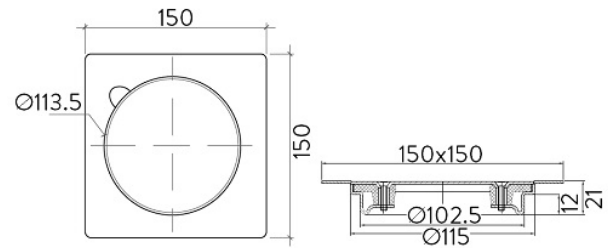

TECHNICAL DATA SHEET

BRAND: AQUAZONE

FLOOR DRAIN WITH VERTICAL OUTLET 150X150 PS

PRODUCT DATA

Range	: AQUADRAIN
Product code	: AQD-615P-SS
Finish/Colour	: POLISHED STAINLESS STEEL
Product type	: FLOOR DRAIN
Material	: STAINLESS STEEL
Connection Size	: OUTLET 110MM

TECHNICAL INFORMATION

STAINLESS STEEL FLOOR DRAIN WITH COVER
WITH LAY ON COVER PLATE
AND REMOVABLE GRATE
STAINLESS STEEL GRADE 304

SCOPE OF DELIVERY

FLOOR DRAIN