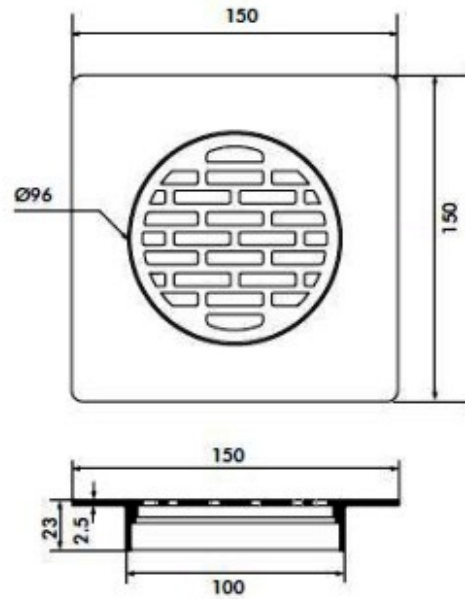

## TECHNICAL DATA SHEET

BRAND: AQUAZONE

FLOOR/SHOWER DRAIN WITH VERTICAL OUTLET 150X150 CP

### PRODUCT DATA

Range : AQUADRAIN  
Product code : AQD-D61004-15X15-CP  
Finish/Colour : CHROME  
Product type : FLOOR DRAIN  
Material : BRASS OTHER  
Connection Size : Ø100MM  
Water pressure : 0.2-5 Bar

### TECHNICAL INFORMATION

FLOOR DRAIN  
100MM DIA.  
WITH VERTICAL OUTLET  
LOCKABLE/REMOVABLE GRATED DRAIN COVER