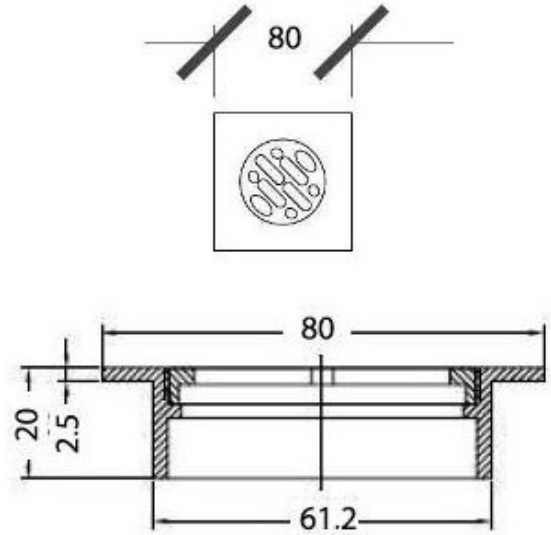

## TECHNICAL DATA SHEET

BRAND: AQUAZONE

FLOOR/SHOWER DRAIN WITH VERTICAL OUTLET 80X80 CP

### PRODUCT DATA

Range	: AQUADRAIN
Product code	: AQD-DL0053-8X8-CP
Finish/Colour	: CHROME
Product type	: FLOOR DRAIN
Material	: BRASS
Connection Size	: 50MM OUTLET

### TECHNICAL INFORMATION

50MM DIA. FLOOR DRAIN

WITH REMOVABLE GRATE

SCREW FIT GRATE