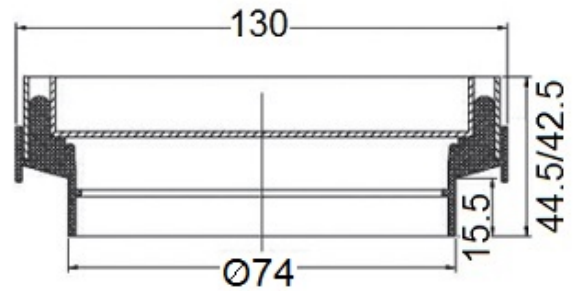

TECHNICAL DATA SHEET

BRAND: AQUAZONE

TILE DRAIN VERTICAL OUTLET 13X13CM P.SS

PRODUCT DATA

Range	: AQUADRAIN
Product code	: AQD-FC051-F-SS
Finish/Colour	: POLISHED STAINLESS STEEL
Product type	: SHOWER DRAIN
Material	: STAINLESS STEEL
Connection Size	: 74MM OUTLET

TECHNICAL INFORMATION

TILE DRAIN

POLISHED STAINLESS STEEL (304 GRADE)

WITH PLASTIC BASE

13MM DEEP INSERT TRAY

35 L/MIN