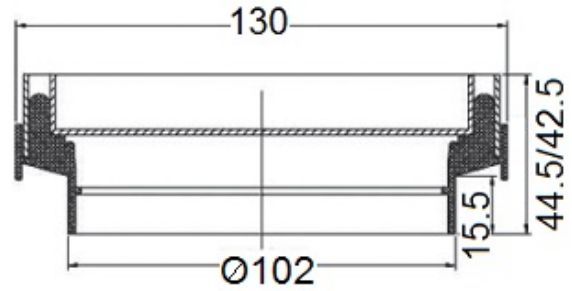

TECHNICAL DATA SHEET

BRAND: AQUAZONE

TILE DRAIN VERTICAL OUTLET 13X13CM P.SS

PRODUCT DATA

Range	: AQUADRAIN
Product code	: AQD-FC052-F-SS
Finish/Colour	: POLISHED STAINLESS STEEL
Product type	: SHOWER DRAIN
Material	: STAINLESS STEEL
Connection Size	: 102MM OUTLET

TECHNICAL INFORMATION

TILE DRAIN

POLISHED STAINLESS STEEL (304 GRADE)

WITH PLASTIC BASE

15MM DEEP INSERT TRAY

35 L/MIN