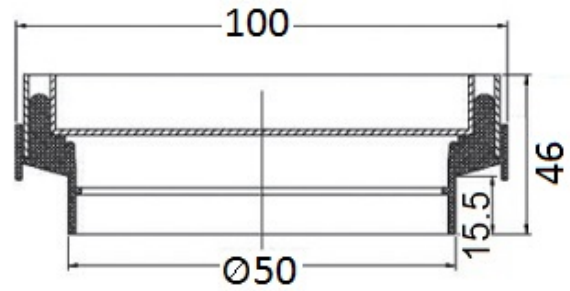

TECHNICAL DATA SHEET

BRAND: AQUAZONE

TILE DRAIN VERTICAL OUTLET 10X10CM P.SS

PRODUCT DATA

Range	: AQUADRAIN
Product code	: AQD-FC058-F-SS
Finish/Colour	: POLISHED STAINLESS STEEL
Product type	: SHOWER DRAIN
Material	: STAINLESS STEEL
Connection Size	: 50MM OUTLET

TECHNICAL INFORMATION

TILE DRAIN

POLISHED STAINLESS STEEL (304 GRADE)

WITH PLASTIC BASE

15MM DEEP INSERT TRAY

35 L/MIN